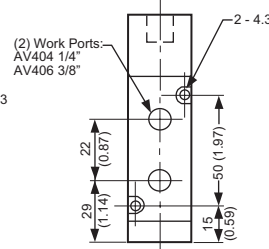

Dimensional Data

Units: mm/ (Inch)

200 SERIES 1/8", 1/4"

AIR PILOTED VALVES

200 THRU 800 SERIES- AIR PILOTED VALVES

1/8" thru 1/2" Ports

Units: mm/ (Inch)

Dimensional Data

400 SERIES 1/4", 3/8"

AIR PILOTED VALVES

200 THRU 800 SERIES- AIR PILOTED VALVES

1/8" thru 1/2" Ports

Units: mm/ (Inch)

Dimensional Data

800 SERIES 1/2"

Ordering Information

AV - 404 - 542S

Code	Description	Size	Description	Code	Configurations
AV	Air Piloted Valve	202	1/8" Ports	542S	5 port, 4 way, 2 pos., spring return (single pilot)
		204	1/4" Ports (1/8" Exhaust)	542D	5 port, 4 way, 2 pos., detented double pilot
		404	1/4" Ports	543B	5 port, 4 way, 3 pos., spring centered-all ports blocked (double pilot)
		406	3/8" Ports (1/4" Exhaust)		
		808	1/2" Ports		