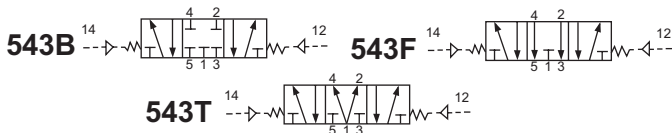

Series 200	5 cycles/ second
Series 400	4 cycles/ second
Series 800	3 cycles/ second

Features

- Available: 1/8", 1/4", 3/8" and 1/2" ports.
- All 4-way valves may be manifold mounted.
- U-cup type seals allow low shifting pressures and avoid sticking.
- Anodized aluminum spools.
- Same base valve also available as SV series, solenoid valve.
- Dual porting available in 200/ 400 series.

Dimensional Data

Units: mm/ (Inch)

200 SERIES 1/8", 1/4"

AIR PILOTED VALVES

200 THRU 800 SERIES- AIR PILOTED VALVES

1/8" thru 1/2" Ports

Units: mm/ (Inch)

Dimensional Data