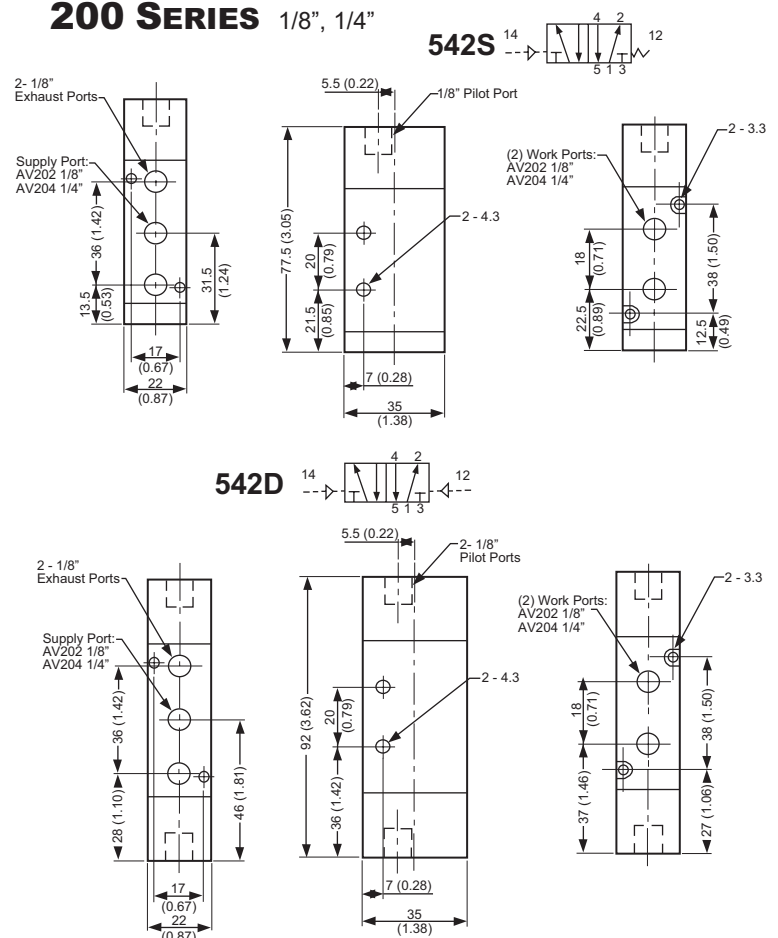

	Two Position	Three Position (spring centered)
AV-202 (1/8")	Cv=0.7	Cv=0.6
AV-204 (1/4")	Cv=0.8	Cv=0.6
AV-404 (1/4")	Cv=1.4	Cv=1.0
AV-406 (3/8")	Cv=1.6	Cv=1.0
AV-808 (1/2")	Cv=2.7	Cv=1.6
- Lubrication:** None Required
- Max. Response Time:** Pilot 30ms @80 psi/ Spring- 50ms
- Flows:**

Series 200	5 cycles/ second
Series 400	4 cycles/ second
Series 800	3 cycles/ second

Features

- Available: 1/8", 1/4", 3/8" and 1/2" ports.
- All 4-way valves may be manifold mounted.
- U-cup type seals allow low shifting pressures and avoid sticking.
- Anodized aluminum spools.
- Same base valve also available as SV series, solenoid valve.
- Dual porting available in 200/ 400 series.

Dimensional Data

Units: mm/ (Inch)

200 SERIES 1/8", 1/4"

AIR PILOTED VALVES

200 THRU 800 SERIES- AIR PILOTED VALVES

1/8" thru 1/2" Ports

Units: mm/ (Inch)

Dimensional Data

400 SERIES 1/4", 3/8"

AIR PILOTED VALVES

200 THRU 800 SERIES- AIR PILOTED VALVES

1/8" thru 1/2" Ports

Units: mm/ (Inch)

Dimensional Data

800 SERIES 1/2"

Ordering Information