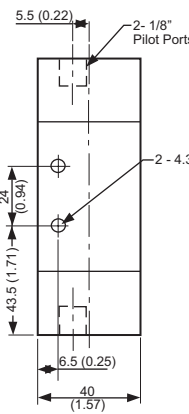

	Two Position	Three Position (spring centered)
AV-202 (1/8")	Cv=0.7	Cv=0.6
AV-204 (1/4")	Cv=0.8	Cv=0.6
AV-404 (1/4")	Cv=1.4	Cv=1.0
AV-406 (3/8")	Cv=1.6	Cv=1.0
AV-808 (1/2")	Cv=2.7	Cv=1.6
- Lubrication:** None Required
- Max. Response Time:** Pilot 30ms @80 psi/ Spring- 50ms
- Flows:**

Dimensional Data

Units: mm/ (Inch)

200 SERIES 1/8", 1/4"

AIR PILOTED VALVES

200 THRU 800 SERIES- AIR PILOTED VALVES

1/8" thru 1/2" Ports

Units: mm/ (Inch)

Dimensional Data

400 SERIES 1/4", 3/8"

AIR PILOTED VALVES

200 THRU 800 SERIES- AIR PILOTED VALVES

1/8" thru 1/2" Ports

Units: mm/ (Inch)

Dimensional Data

800 SERIES 1/2"

Ordering Information

AV - 404 - 542S

Code	Description	Size	Description	Code	Configurations
AV	Air Piloted Valve	202	1/8" Ports	542S	5 port, 4 way, 2 pos., spring return (single pilot)
		204	1/4" Ports (1/8" Exhaust)	542D	5 port, 4 way, 2 pos., detented double pilot
		404	1/4" Ports	543B	5 port, 4 way, 3 pos., spring centered-all ports blocked (double pilot)
		406	3/8" Ports (1/4" Exhaust)		
		808	1/2" Ports		