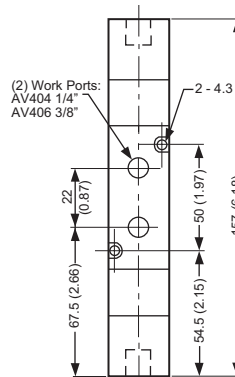

	Two Position	Three Position (spring centered)
AV-202 (1/8")	Cv=0.7	Cv=0.6
AV-204 (1/4")	Cv=0.8	Cv=0.6
AV-404 (1/4")	Cv=1.4	Cv=1.0
AV-406 (3/8")	Cv=1.6	Cv=1.0
AV-808 (1/2")	Cv=2.7	Cv=1.6
- Lubrication:** None Required
- Max. Response Time:** Pilot 30ms @80 psi/ Spring- 50ms
- Flows:**

Dimensional Data

Units: mm/ (Inch)

200 SERIES 1/8", 1/4"

AIR PILOTED VALVES

200 THRU 800 SERIES- AIR PILOTED VALVES

1/8" thru 1/2" Ports

Units: mm/ (Inch)

Dimensional Data

400 SERIES 1/4", 3/8"

AIR PILOTED VALVES

200 THRU 800 SERIES- AIR PILOTED VALVES

1/8" thru 1/2" Ports

Units: mm/ (Inch)

Dimensional Data

800 SERIES 1/2"

Ordering Information

AV - 404 - 542S

Code	Description	Size	Description	Code	Configurations
AV	Air Piloted Valve	202	1/8" Ports	542S	5 port, 4 way, 2 pos., spring return (single pilot)
		204	1/4" Ports (1/8" Exhaust)	542D	5 port, 4 way, 2 pos., detented double pilot
		404	1/4" Ports	543B	5 port, 4 way, 3 pos., spring centered-all ports blocked (double pilot)
		406	3/8" Ports (1/4" Exhaust)		
		808	1/2" Ports		