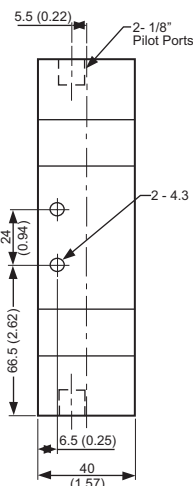

	Two Position	Three Position (spring centered)
AV-202 (1/8")	Cv=0.7	Cv=0.6
AV-204 (1/4")	Cv=0.8	Cv=0.6
AV-404 (1/4")	Cv=1.4	Cv=1.0
AV-406 (3/8")	Cv=1.6	Cv=1.0
AV-808 (1/2")	Cv=2.7	Cv=1.6
- Lubrication:** None Required
- Max. Response Time:** Pilot 30ms @80 psi/ Spring- 50ms
- Flows:**

Dimensional Data

Units: mm/ (Inch)

200 SERIES 1/8", 1/4"

AIR PILOTED VALVES

200 THRU 800 SERIES- AIR PILOTED VALVES

1/8" thru 1/2" Ports

Units: mm/ (Inch)

Dimensional Data

400 SERIES 1/4", 3/8"

AIR PILOTED VALVES

200 THRU 800 SERIES- AIR PILOTED VALVES

1/8" thru 1/2" Ports

Units: mm/ (Inch)

Dimensional Data

800 SERIES 1/2"

Ordering Information

AV - 404 - 542S

Code	Description	Size	Description	Code	Configurations
AV	Air Piloted Valve	202	1/8" Ports	542S	5 port, 4 way, 2 pos., spring return (single pilot)
		204	1/4" Ports (1/8" Exhaust)	542D	5 port, 4 way, 2 pos., detented double pilot
		404	1/4" Ports	543B	5 port, 4 way, 3 pos., spring centered-all ports blocked (double pilot)
		406	3/8" Ports (1/4" Exhaust)		
		808	1/2" Ports		