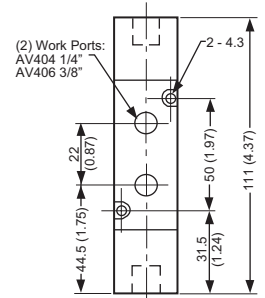

	Two Position	Three Position (spring centered)
AV-202 (1/8")	Cv=0.7	Cv=0.6
AV-204 (1/4")	Cv=0.8	Cv=0.6
AV-404 (1/4")	Cv=1.4	Cv=1.0
AV-406 (3/8")	Cv=1.6	Cv=1.0
AV-808 (1/2")	Cv=2.7	Cv=1.6
- Lubrication:** None Required
- Max. Response Time:** Pilot 30ms @80 psi/ Spring- 50ms
- Flows:**

Dimensional Data

Units: mm/ (Inch)

200 SERIES 1/8", 1/4"

AIR PILOTED VALVES

200 THRU 800 SERIES- AIR PILOTED VALVES

1/8" thru 1/2" Ports

Units: mm/ (Inch)

Dimensional Data

400 SERIES 1/4", 3/8"

AIR PILOTED VALVES

200 THRU 800 SERIES- AIR PILOTED VALVES

1/8" thru 1/2" Ports

Units: mm/ (Inch)

Dimensional Data

800 SERIES 1/2"

Ordering Information

AV - 404 - 542S

Code	Description	Size	Description	Code	Configurations
AV	Air Piloted Valve	202	1/8" Ports	542S	5 port, 4 way, 2 pos., spring return (single pilot)
		204	1/4" Ports (1/8" Exhaust)	542D	5 port, 4 way, 2 pos., detented double pilot
		404	1/4" Ports	543B	5 port, 4 way, 3 pos., spring centered-all ports blocked (double pilot)
		406	3/8" Ports (1/4" Exhaust)		
		808	1/2" Ports		