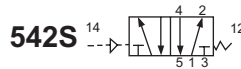

Dimensional Data

Units: mm/ (Inch)

200 SERIES 1/8", 1/4"

AIR PILOTED VALVES

200 THRU 800 SERIES- AIR PILOTED VALVES

1/8" thru 1/2" Ports

Units: mm/ (Inch)

Dimensional Data

400 SERIES 1/4", 3/8"

AIR PILOTED VALVES

200 THRU 800 SERIES- AIR PILOTED VALVES

1/8" thru 1/2" Ports

Units: mm/ (Inch)

Dimensional Data

800 SERIES 1/2"

Ordering Information