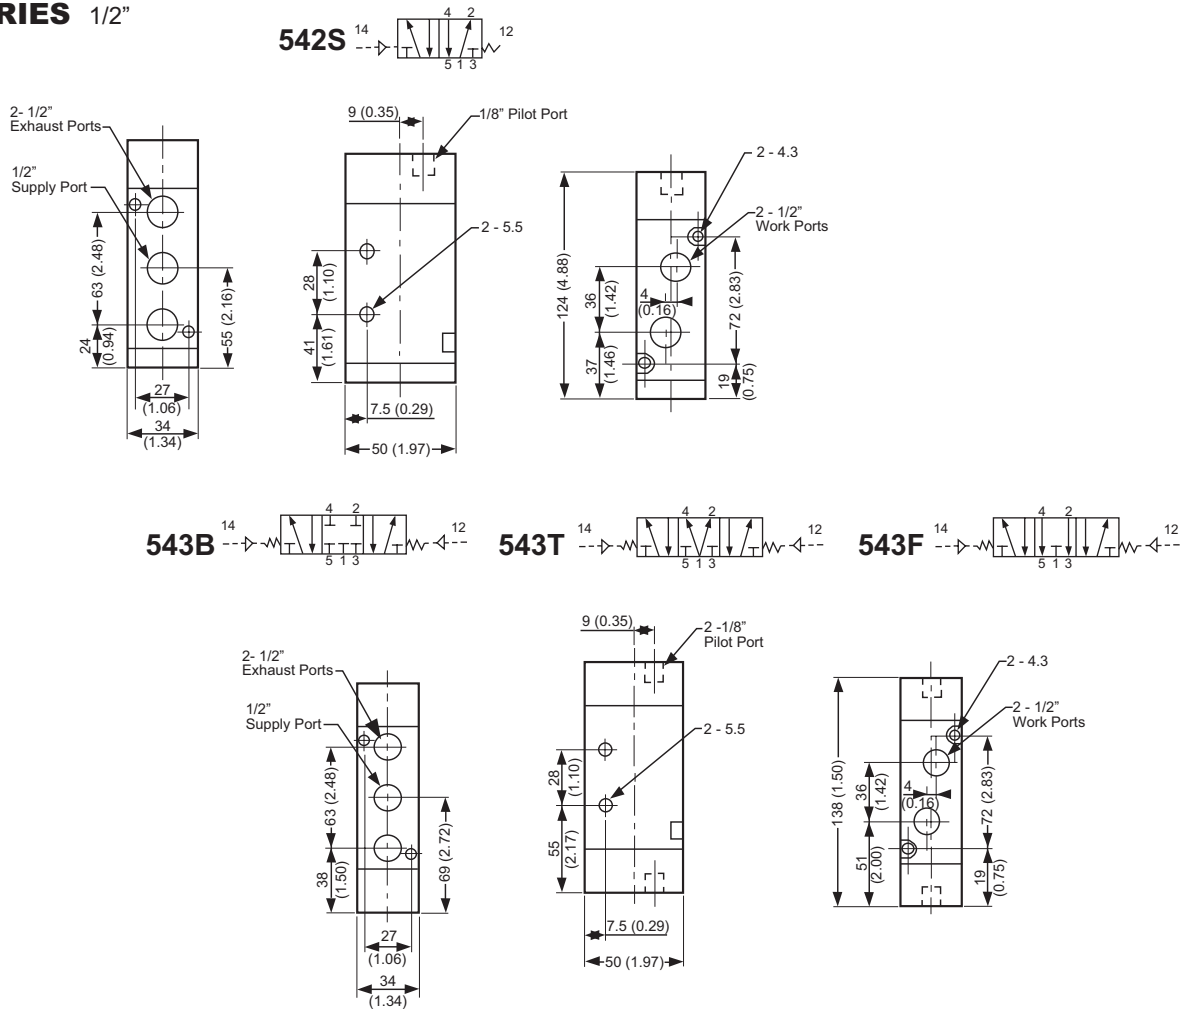

Dimensional Data

Units: mm/ (Inch)

200 SERIES 1/8", 1/4"

AIR PILOTED VALVES

200 THRU 800 SERIES- AIR PILOTED VALVES

1/8" thru 1/2" Ports

Units: mm/ (Inch)

Dimensional Data

400 SERIES 1/4", 3/8"

AIR PILOTED VALVES

200 THRU 800 SERIES- AIR PILOTED VALVES

1/8" thru 1/2" Ports

Units: mm/ (Inch)

Dimensional Data

800 SERIES 1/2"

Ordering Information

AV - 404 - 542S

Code	Description	Size	Description	Code	Configurations
AV	Air Piloted Valve	202	1/8" Ports	542S	5 port, 4 way, 2 pos., spring return (single pilot)
		204	1/4" Ports (1/8" Exhaust)	542D	5 port, 4 way, 2 pos., detented double pilot
		404	1/4" Ports	543B	5 port, 4 way, 3 pos., spring centered-all ports blocked (double pilot)
		406	3/8" Ports (1/4" Exhaust)		
		808	1/2" Ports		

See dimensional information for other 543 spools available.