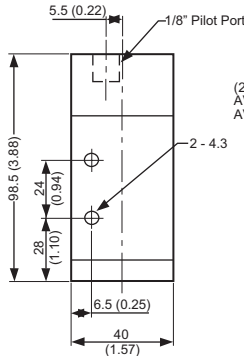

	Two Position	Three Position (spring centered)
AV-202 (1/8")	Cv=0.7	Cv=0.6
AV-204 (1/4")	Cv=0.8	Cv=0.6
AV-404 (1/4")	Cv=1.4	Cv=1.0
AV-406 (3/8")	Cv=1.6	Cv=1.0
AV-808 (1/2")	Cv=2.7	Cv=1.6
- Lubrication:** None Required
- Max. Response Time:** Pilot 30ms @80 psi/ Spring- 50ms
- Flows:**

Dimensional Data

Units: mm/ (Inch)

200 SERIES 1/8", 1/4"

AIR PILOTED VALVES

200 THRU 800 SERIES- AIR PILOTED VALVES

1/8" thru 1/2" Ports

Units: mm/ (Inch)

Dimensional Data

400 SERIES 1/4", 3/8"

AIR PILOTED VALVES

200 THRU 800 SERIES- AIR PILOTED VALVES

1/8" thru 1/2" Ports

Units: mm/ (Inch)

Dimensional Data

800 SERIES 1/2"

Ordering Information

AV - 404 - 542S

Code	Description	Size	Description	Code	Configurations
AV	Air Piloted Valve	202	1/8" Ports	542S	5 port, 4 way, 2 pos., spring return (single pilot)
		204	1/4" Ports (1/8" Exhaust)	542D	5 port, 4 way, 2 pos., detented double pilot
		404	1/4" Ports	543B	5 port, 4 way, 3 pos., spring centered-all ports blocked (double pilot)
		406	3/8" Ports (1/4" Exhaust)		
		808	1/2" Ports		