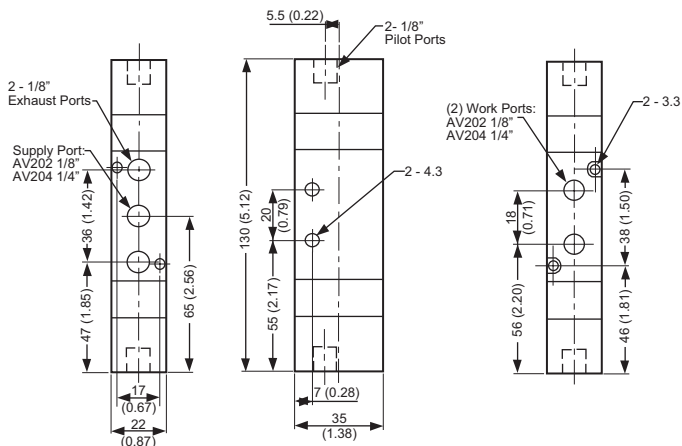

Series 200	5 cycles/ second
Series 400	4 cycles/ second
Series 800	3 cycles/ second

Features

- Available: 1/8", 1/4", 3/8" and 1/2" ports.
- All 4-way valves may be manifold mounted.
- U-cup type seals allow low shifting pressures and avoid sticking.
- Anodized aluminum spools.
- Same base valve also available as SV series, solenoid valve.
- Dual porting available in 200/ 400 series.

Dimensional Data

Units: mm/ (Inch)

200 SERIES 1/8", 1/4"

AIR PILOTED VALVES

200 THRU 800 SERIES- AIR PILOTED VALVES

1/8" thru 1/2" Ports

Units: mm/ (Inch)

Dimensional Data

400 SERIES 1/4", 3/8"

AIR PILOTED VALVES

200 THRU 800 SERIES- AIR PILOTED VALVES

1/8" thru 1/2" Ports

Units: mm/ (Inch)

Dimensional Data

800 SERIES 1/2"

Ordering Information

AV - 404 - 542S

Code	Description	Size	Description	Code	Configurations
AV	Air Piloted Valve	202	1/8" Ports	542S	5 port, 4 way, 2 pos., spring return (single pilot)
		204	1/4" Ports (1/8" Exhaust)	542D	5 port, 4 way, 2 pos., detented double pilot
		404	1/4" Ports	543B	5 port, 4 way, 3 pos., spring centered-all ports blocked (double pilot)
		406	3/8" Ports (1/4" Exhaust)		
		808	1/2" Ports		