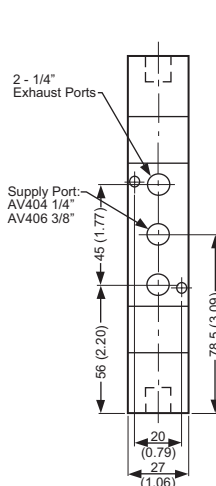

	Two Position	Three Position (spring centered)
AV-202 (1/8")	Cv=0.7	Cv=0.6
AV-204 (1/4")	Cv=0.8	Cv=0.6
AV-404 (1/4")	Cv=1.4	Cv=1.0
AV-406 (3/8")	Cv=1.6	Cv=1.0
AV-808 (1/2")	Cv=2.7	Cv=1.6
- Lubrication:** None Required
- Max. Response Time:** Pilot 30ms @80 psi/ Spring- 50ms
- Flows:**

Dimensional Data

Units: mm/ (Inch)

200 SERIES 1/8", 1/4"

AIR PILOTED VALVES

200 THRU 800 SERIES- AIR PILOTED VALVES

1/8" thru 1/2" Ports

Units: mm/ (Inch)

Dimensional Data

400 SERIES 1/4", 3/8"

AIR PILOTED VALVES

200 THRU 800 SERIES- AIR PILOTED VALVES

1/8" thru 1/2" Ports

Units: mm/ (Inch)

Dimensional Data

800 SERIES 1/2"

Ordering Information

AV - 404 - 542S

Code	Description	Size	Description	Code	Configurations
AV	Air Piloted Valve	202	1/8" Ports	542S	5 port, 4 way, 2 pos., spring return (single pilot)
		204	1/4" Ports (1/8" Exhaust)	542D	5 port, 4 way, 2 pos., detented double pilot
		404	1/4" Ports	543B	5 port, 4 way, 3 pos., spring centered-all ports blocked (double pilot)
		406	3/8" Ports (1/4" Exhaust)		
		808	1/2" Ports		