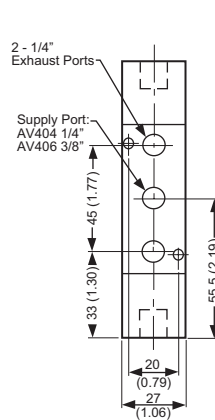

	Two Position	Three Position (spring centered)
AV-202 (1/8")	Cv=0.7	Cv=0.6
AV-204 (1/4")	Cv=0.8	Cv=0.6
AV-404 (1/4")	Cv=1.4	Cv=1.0
AV-406 (3/8")	Cv=1.6	Cv=1.0
AV-808 (1/2")	Cv=2.7	Cv=1.6
- Lubrication:** None Required
- Max. Response Time:** Pilot 30ms @80 psi/ Spring- 50ms
- Flows:**

Dimensional Data

Units: mm/ (Inch)

200 SERIES 1/8", 1/4"

AIR PILOTED VALVES

200 THRU 800 SERIES- AIR PILOTED VALVES

1/8" thru 1/2" Ports

Units: mm/ (Inch)

Dimensional Data

400 SERIES 1/4", 3/8"

AIR PILOTED VALVES

200 THRU 800 SERIES- AIR PILOTED VALVES

1/8" thru 1/2" Ports

Units: mm/ (Inch)

Dimensional Data

800 SERIES 1/2"

Ordering Information

AV - 404 - 542S

Code	Description	Size	Description	Code	Configurations
AV	Air Piloted Valve	202	1/8" Ports	542S	5 port, 4 way, 2 pos., spring return (single pilot)
		204	1/4" Ports (1/8" Exhaust)	542D	5 port, 4 way, 2 pos., detented double pilot
		404	1/4" Ports	543B	5 port, 4 way, 3 pos., spring centered-all ports blocked (double pilot)
		406	3/8" Ports (1/4" Exhaust)		
		808	1/2" Ports		