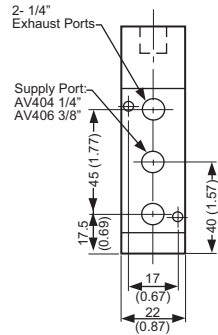

	Two Position	Three Position (spring centered)
AV-202 (1/8")	Cv=0.7	Cv=0.6
AV-204 (1/4")	Cv=0.8	Cv=0.6
AV-404 (1/4")	Cv=1.4	Cv=1.0
AV-406 (3/8")	Cv=1.6	Cv=1.0
AV-808 (1/2")	Cv=2.7	Cv=1.6
- Lubrication:** None Required
- Max. Response Time:** Pilot 30ms @80 psi/ Spring- 50ms
- Flows:**

Dimensional Data

Units: mm/ (Inch)

200 SERIES 1/8", 1/4"

AIR PILOTED VALVES

200 THRU 800 SERIES- AIR PILOTED VALVES

1/8" thru 1/2" Ports

Units: mm/ (Inch)

Dimensional Data

400 SERIES 1/4", 3/8"

AIR PILOTED VALVES

200 THRU 800 SERIES- AIR PILOTED VALVES

1/8" thru 1/2" Ports

Units: mm/ (Inch)

Dimensional Data

800 SERIES 1/2"

Ordering Information

AV - 404 - 542S

Code	Description	Size	Description	Code	Configurations
AV	Air Piloted Valve	202	1/8" Ports	542S	5 port, 4 way, 2 pos., spring return (single pilot)
		204	1/4" Ports (1/8" Exhaust)	542D	5 port, 4 way, 2 pos., detented double pilot
		404	1/4" Ports	543B	5 port, 4 way, 3 pos., spring centered-all ports blocked (double pilot)
		406	3/8" Ports (1/4" Exhaust)		
		808	1/2" Ports		